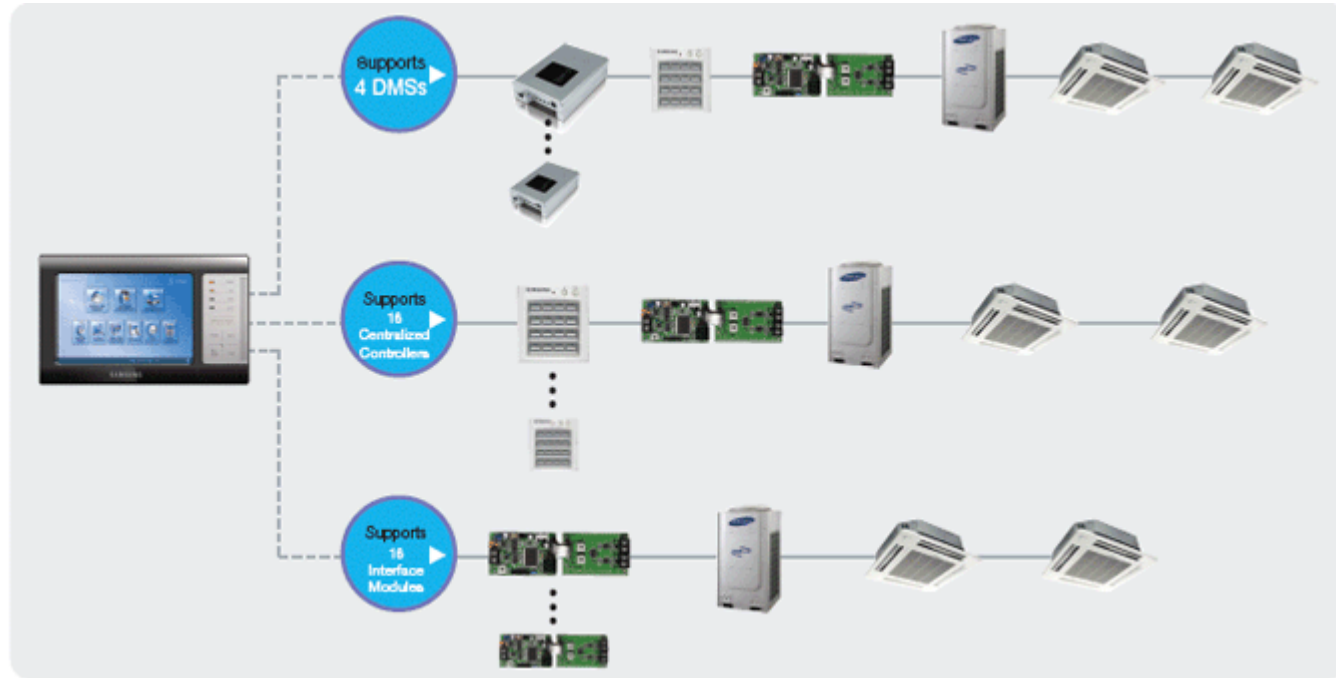

[Home](#) > [Products](#) > [Digital Control System](#) > [Integrated Management System](#)

▶ Integrated Management System

Samsung's Integrated Management System provides the easiest and most convenient way to manage a large number of air conditioning units at once. This Integrated Management System will help you control, monitor, manage and maintain every little detail of your air conditioning needs.

[DMS](#)
[S-NET3](#)
[S-NET mini](#)

S-NET mini

- Dynamic compatibility options (DMS, centralized controller, interface module)
- Control and monitoring of up to 256 indoor units
- Detailed cycling information monitoring
- Schedule function (Weekly, Daily)
- USB keyboard supported
- Error display
- 7-inch wide LCD restriction
- Temperature limit setting
- Touch screen
- Zone control
- Child-lock setting

Main Features

Control and Monitoring

- Control & monitoring of up to 4,096 indoor units
- Heat exchange unit management
- Wireless/wired remote control restriction
- Temperature limit setting
- Multiple/full indoor unit selection
- Icon-based indoor unit display mode

Schedule Control

- Graphical schedule settings
- Weekly, Daily schedule control
- Exception date setting

Zone Management

- Management structure customization regardless of installation structure
- Control zone creation/edition/deletion
- Tree structure zone management control