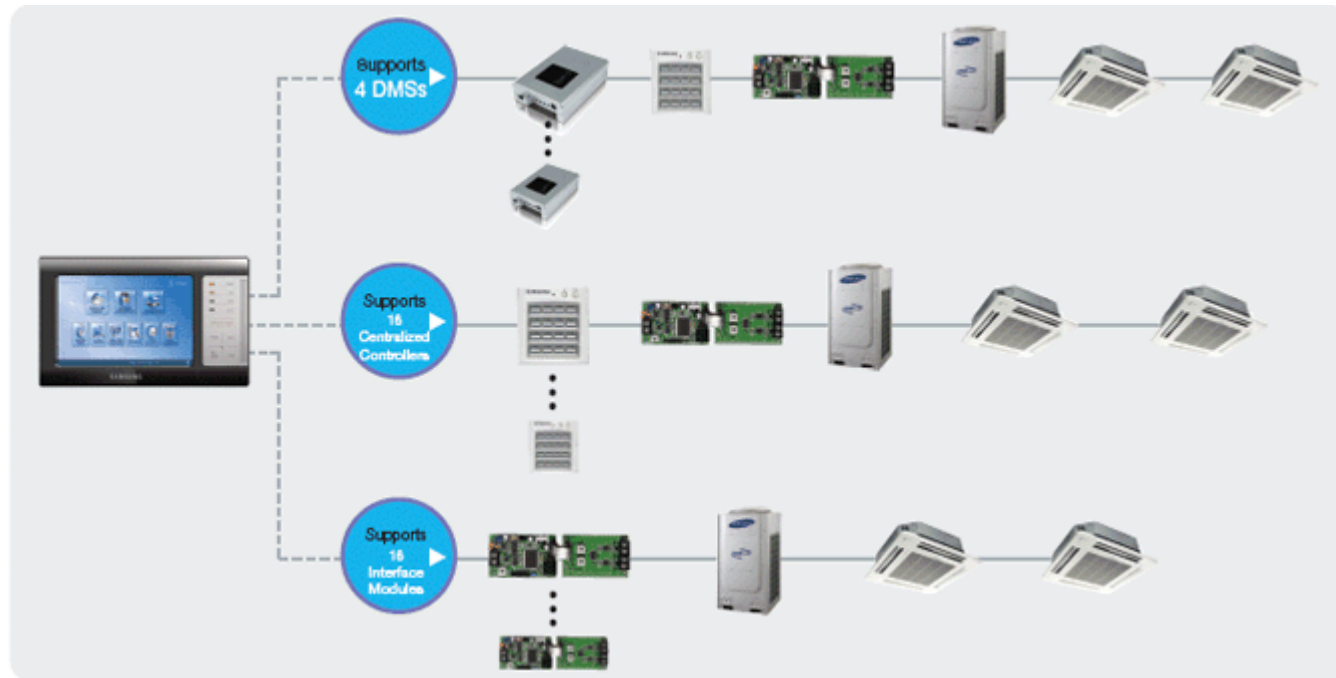

[Home](#) > [Products](#) > [Digital Control System](#) > [Integrated Management System](#)

▶ **Integrated Management System**

Samsung's Integrated Management System provides the easiest and most convenient way to manage a large number of air conditioning units at once. This Integrated Management System will help you control, monitor, manage and maintain every little detail of your air conditioning needs.

[DMS](#)
[S-NET3](#)
[S-NET mini](#)

S-NET mini

- Dynamic compatibility options (DMS, centralized controller, interface module)
- Control and monitoring of up to 256 indoor units
- Detailed cycling information monitoring
- Schedule function (Weekly, Daily)
- USB keyboard supported
- Error display
- 7-inch wide LCD restriction
- Temperature limit setting
- Touch screen
- Zone control
- Child-lock setting

Main Features

Control and Monitoring

- Control & monitoring of up to 4,096 indoor units
- Heat exchange unit management
- Wireless/wired remote control restriction
- Temperature limit setting
- Multiple/full indoor unit selection
- Icon-based indoor unit display mode

Schedule Control

- Graphical schedule settings
- Weekly, Daily schedule control
- Exception date setting

Zone Management

- Management structure customization regardless of installation structure
- Control zone creation/edition/deletion
- Tree structure zone management control