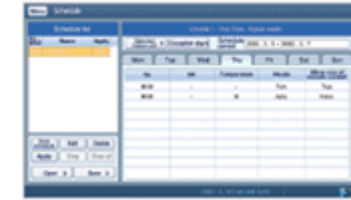

Schedule Control

- Graphical schedule settings
- Weekly, Daily schedule control
- Exception date setting

Zone Management

- Management structure customization regardless of installation structure
- Control zone creation/edition/deletion
- Tree structure zone management control