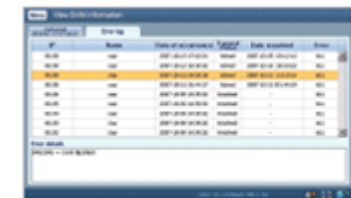

Schedule Control

- Graphical schedule settings
- Weekly, Daily schedule control
- Exception date setting

Zone Management

- Management structure customization regardless of installation structure
- Control zone creation/edition/deletion
- Tree structure zone management control

Temperature Limit Setting

- Upper/Lower temperature limit setting

Cycle Monitoring

- Outdoor/Indoor unit cycling information monitoring (supported for specific outdoor unit models)

Error Management

- Error history management
- Error management information query
- Detailed error information query